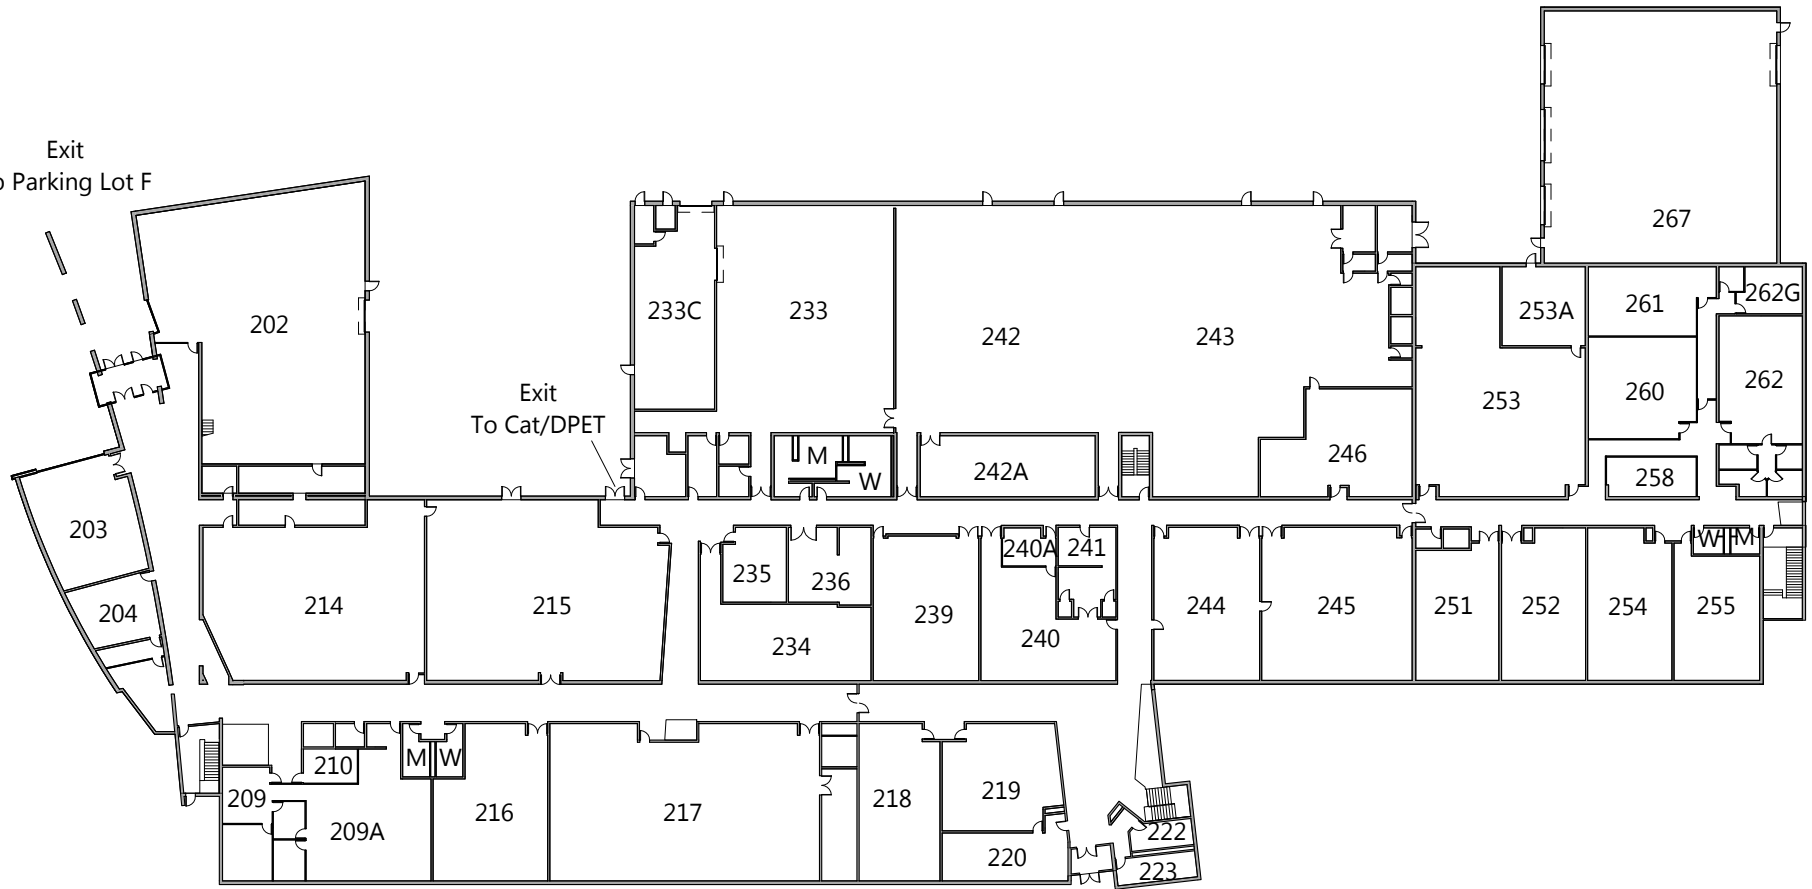

Exit
To Parking Lot F

Exit
Pedestrian Bridge
To Academic Bldg & PAC

9/10/2015 10:12:15 AM

Agriculture & Industrial Tech.

Second Floor

Illinois Central College
East Peoria Campus
1 College Drive
East Peoria, Illinois 61635

1" = 60'-0"